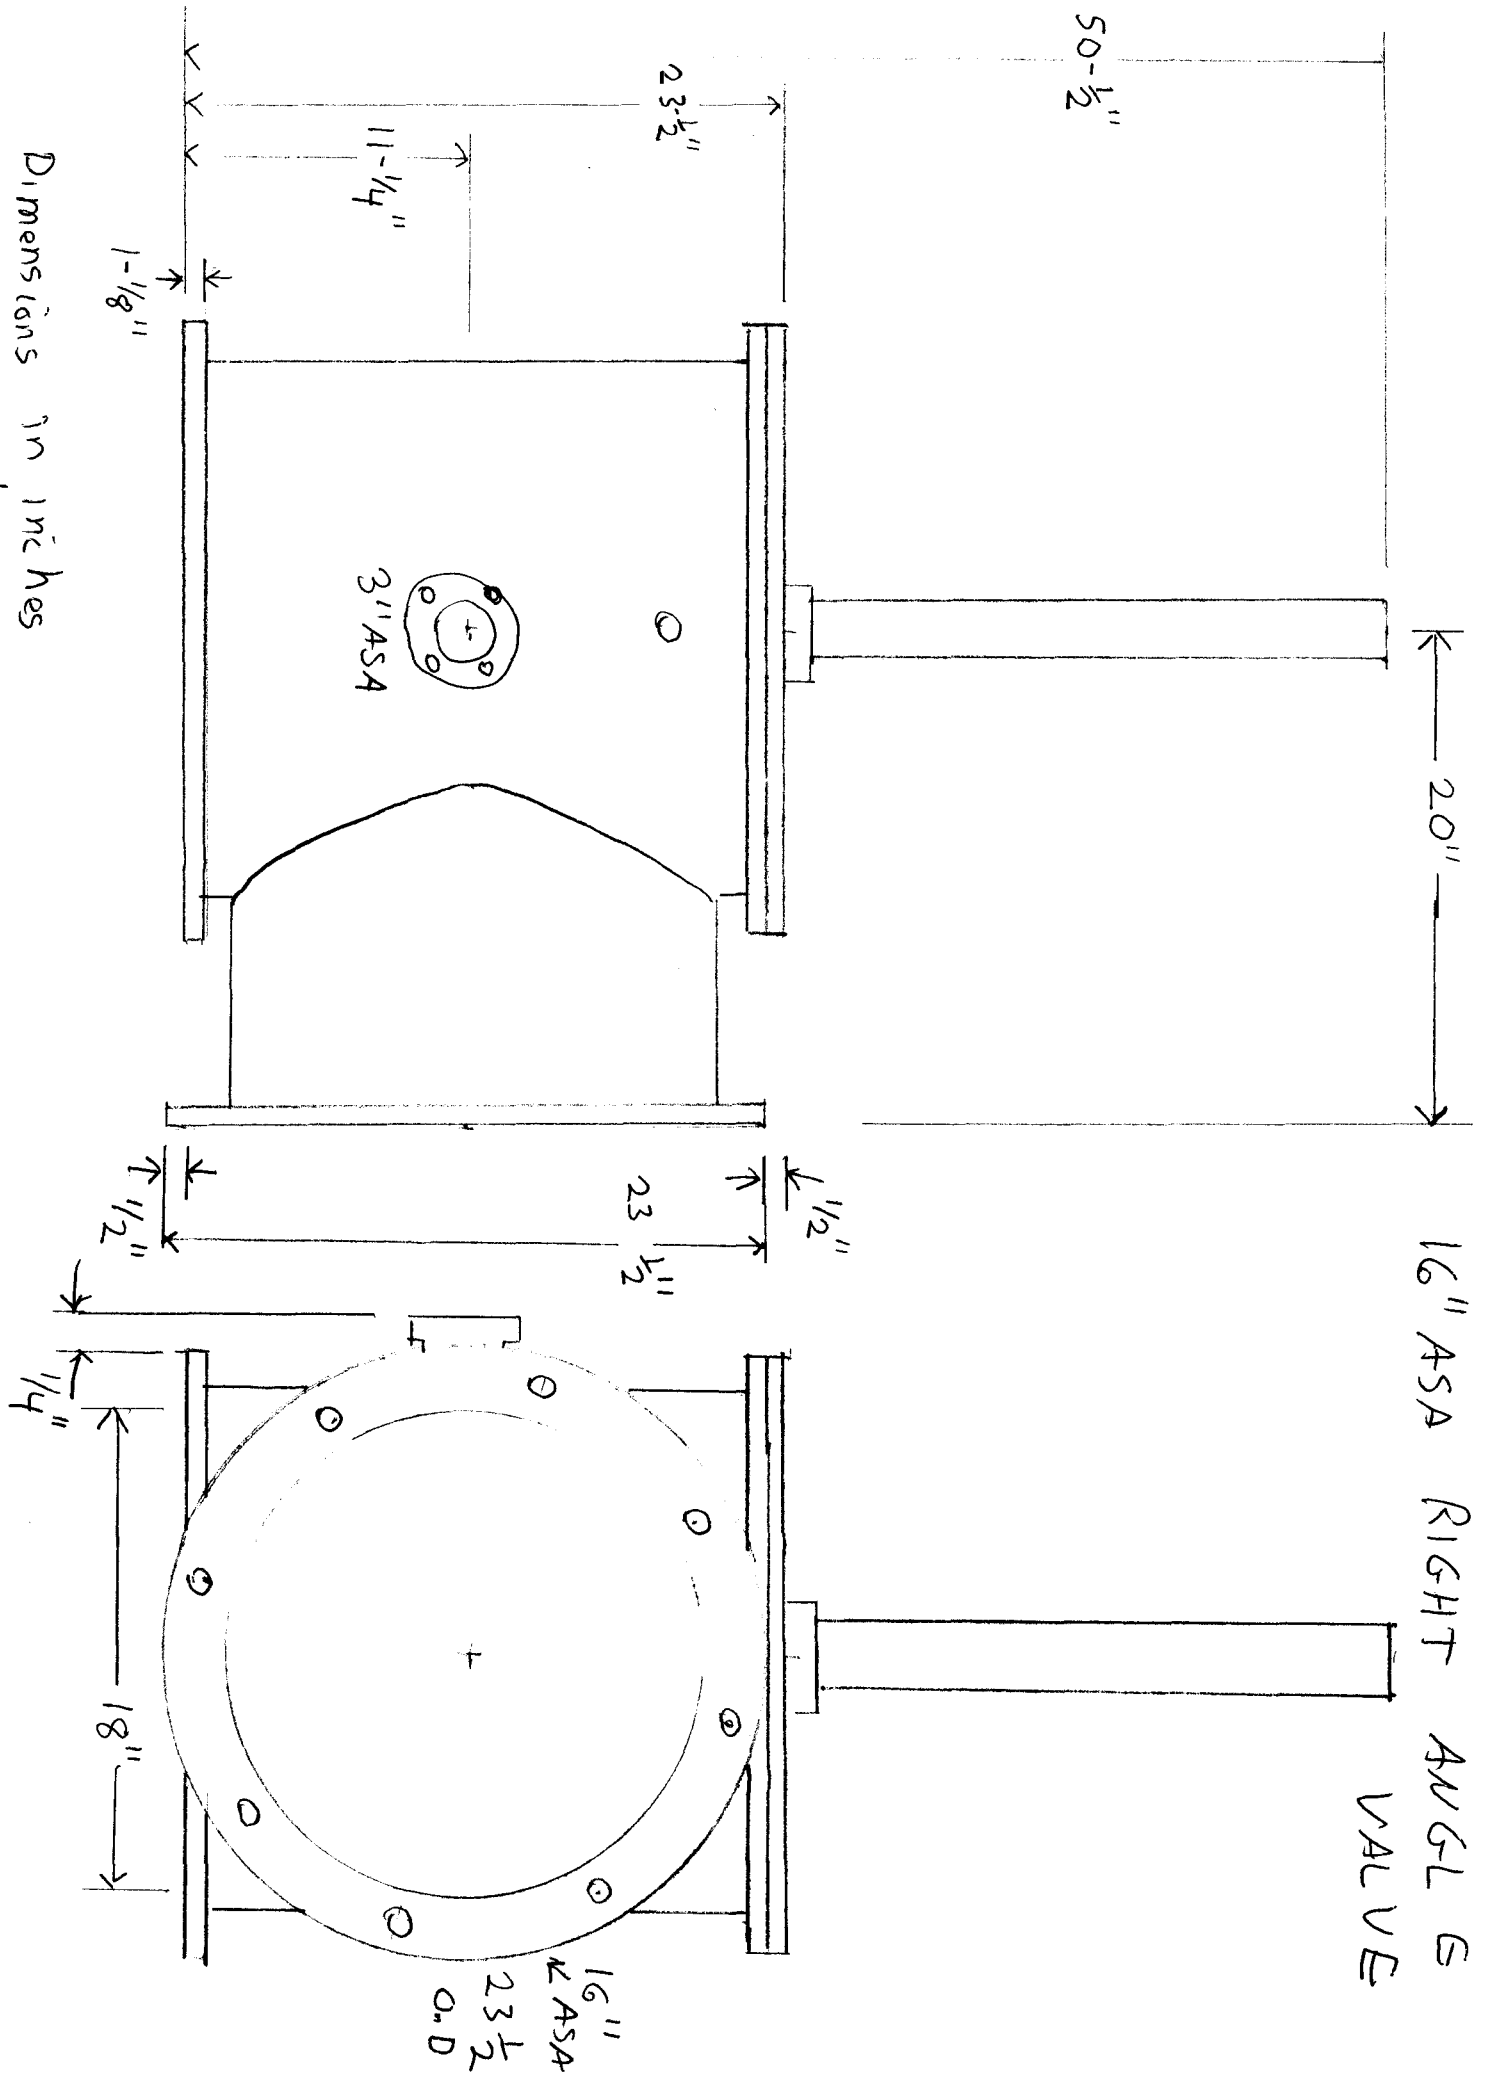

16" ASA RIGHT ANGLED VALVE

Dimensions in inches  
Do not scale.